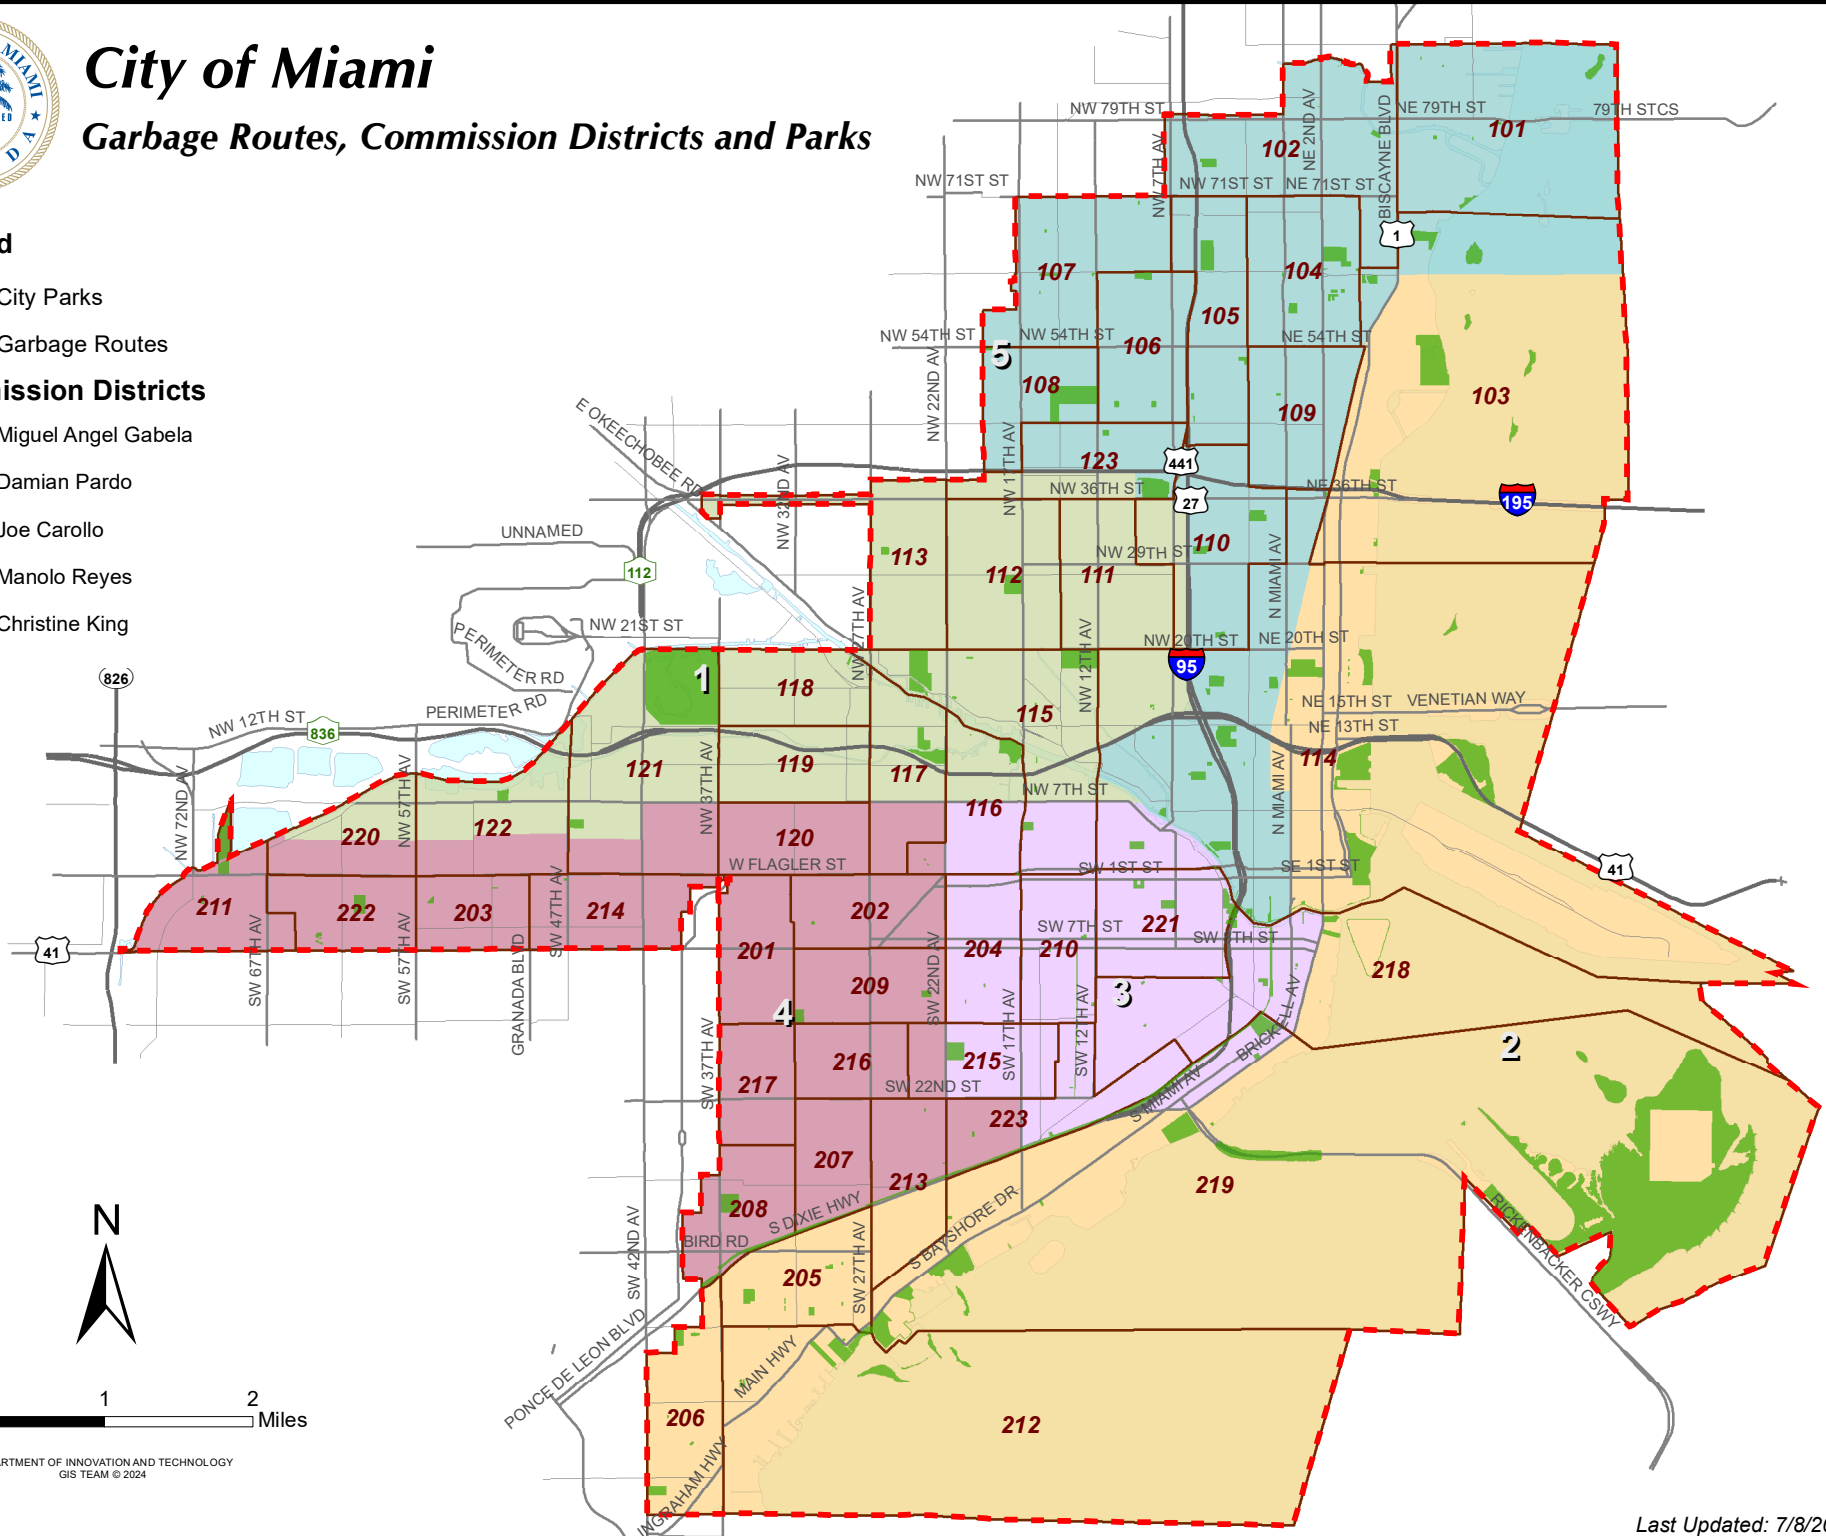

City of Miami

Garbage Routes, Commission Districts and Parks

Legend

City Parks

Garbage Routes

Commission Districts

Miguel Angel Gabela

Damian Pardo

Joe Carollo

Manolo Reyes

Christine King

DEPARTMENT OF INNOVATION AND TECHNOLOGY
GIS TEAM © 2024

Last Updated: 7/8/2024