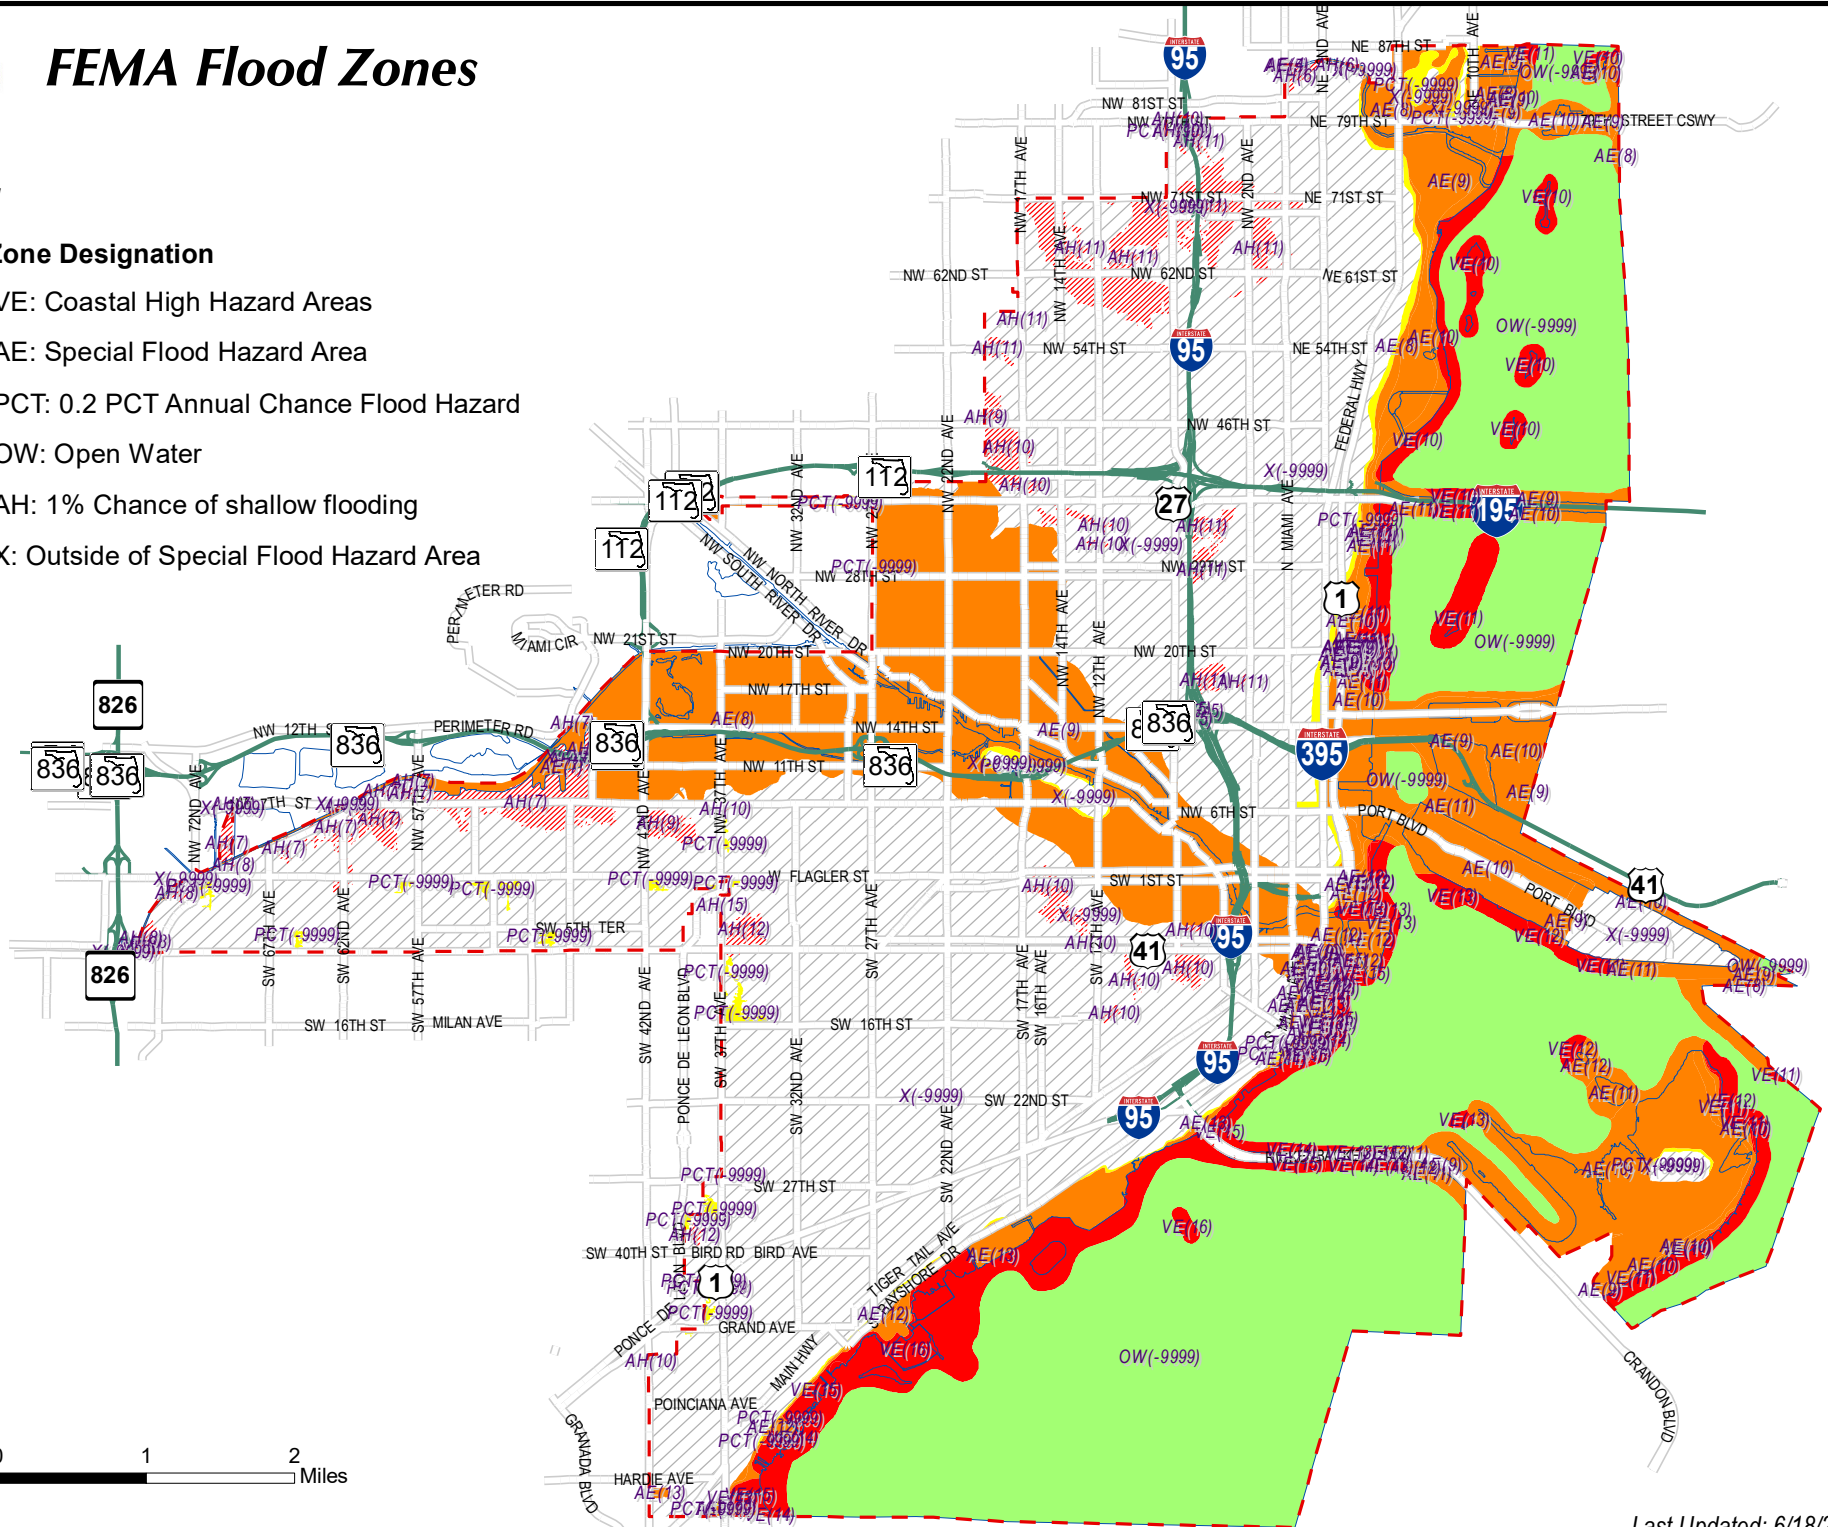

FEMA Flood Zones

Legend

Flood Zone Designation

- VE: Coastal High Hazard Areas
- AE: Special Flood Hazard Area
- PCT: 0.2 PCT Annual Chance Flood Hazard
- OW: Open Water
- AH: 1% Chance of shallow flooding
- X: Outside of Special Flood Hazard Area

Last Updated: 6/18/2018