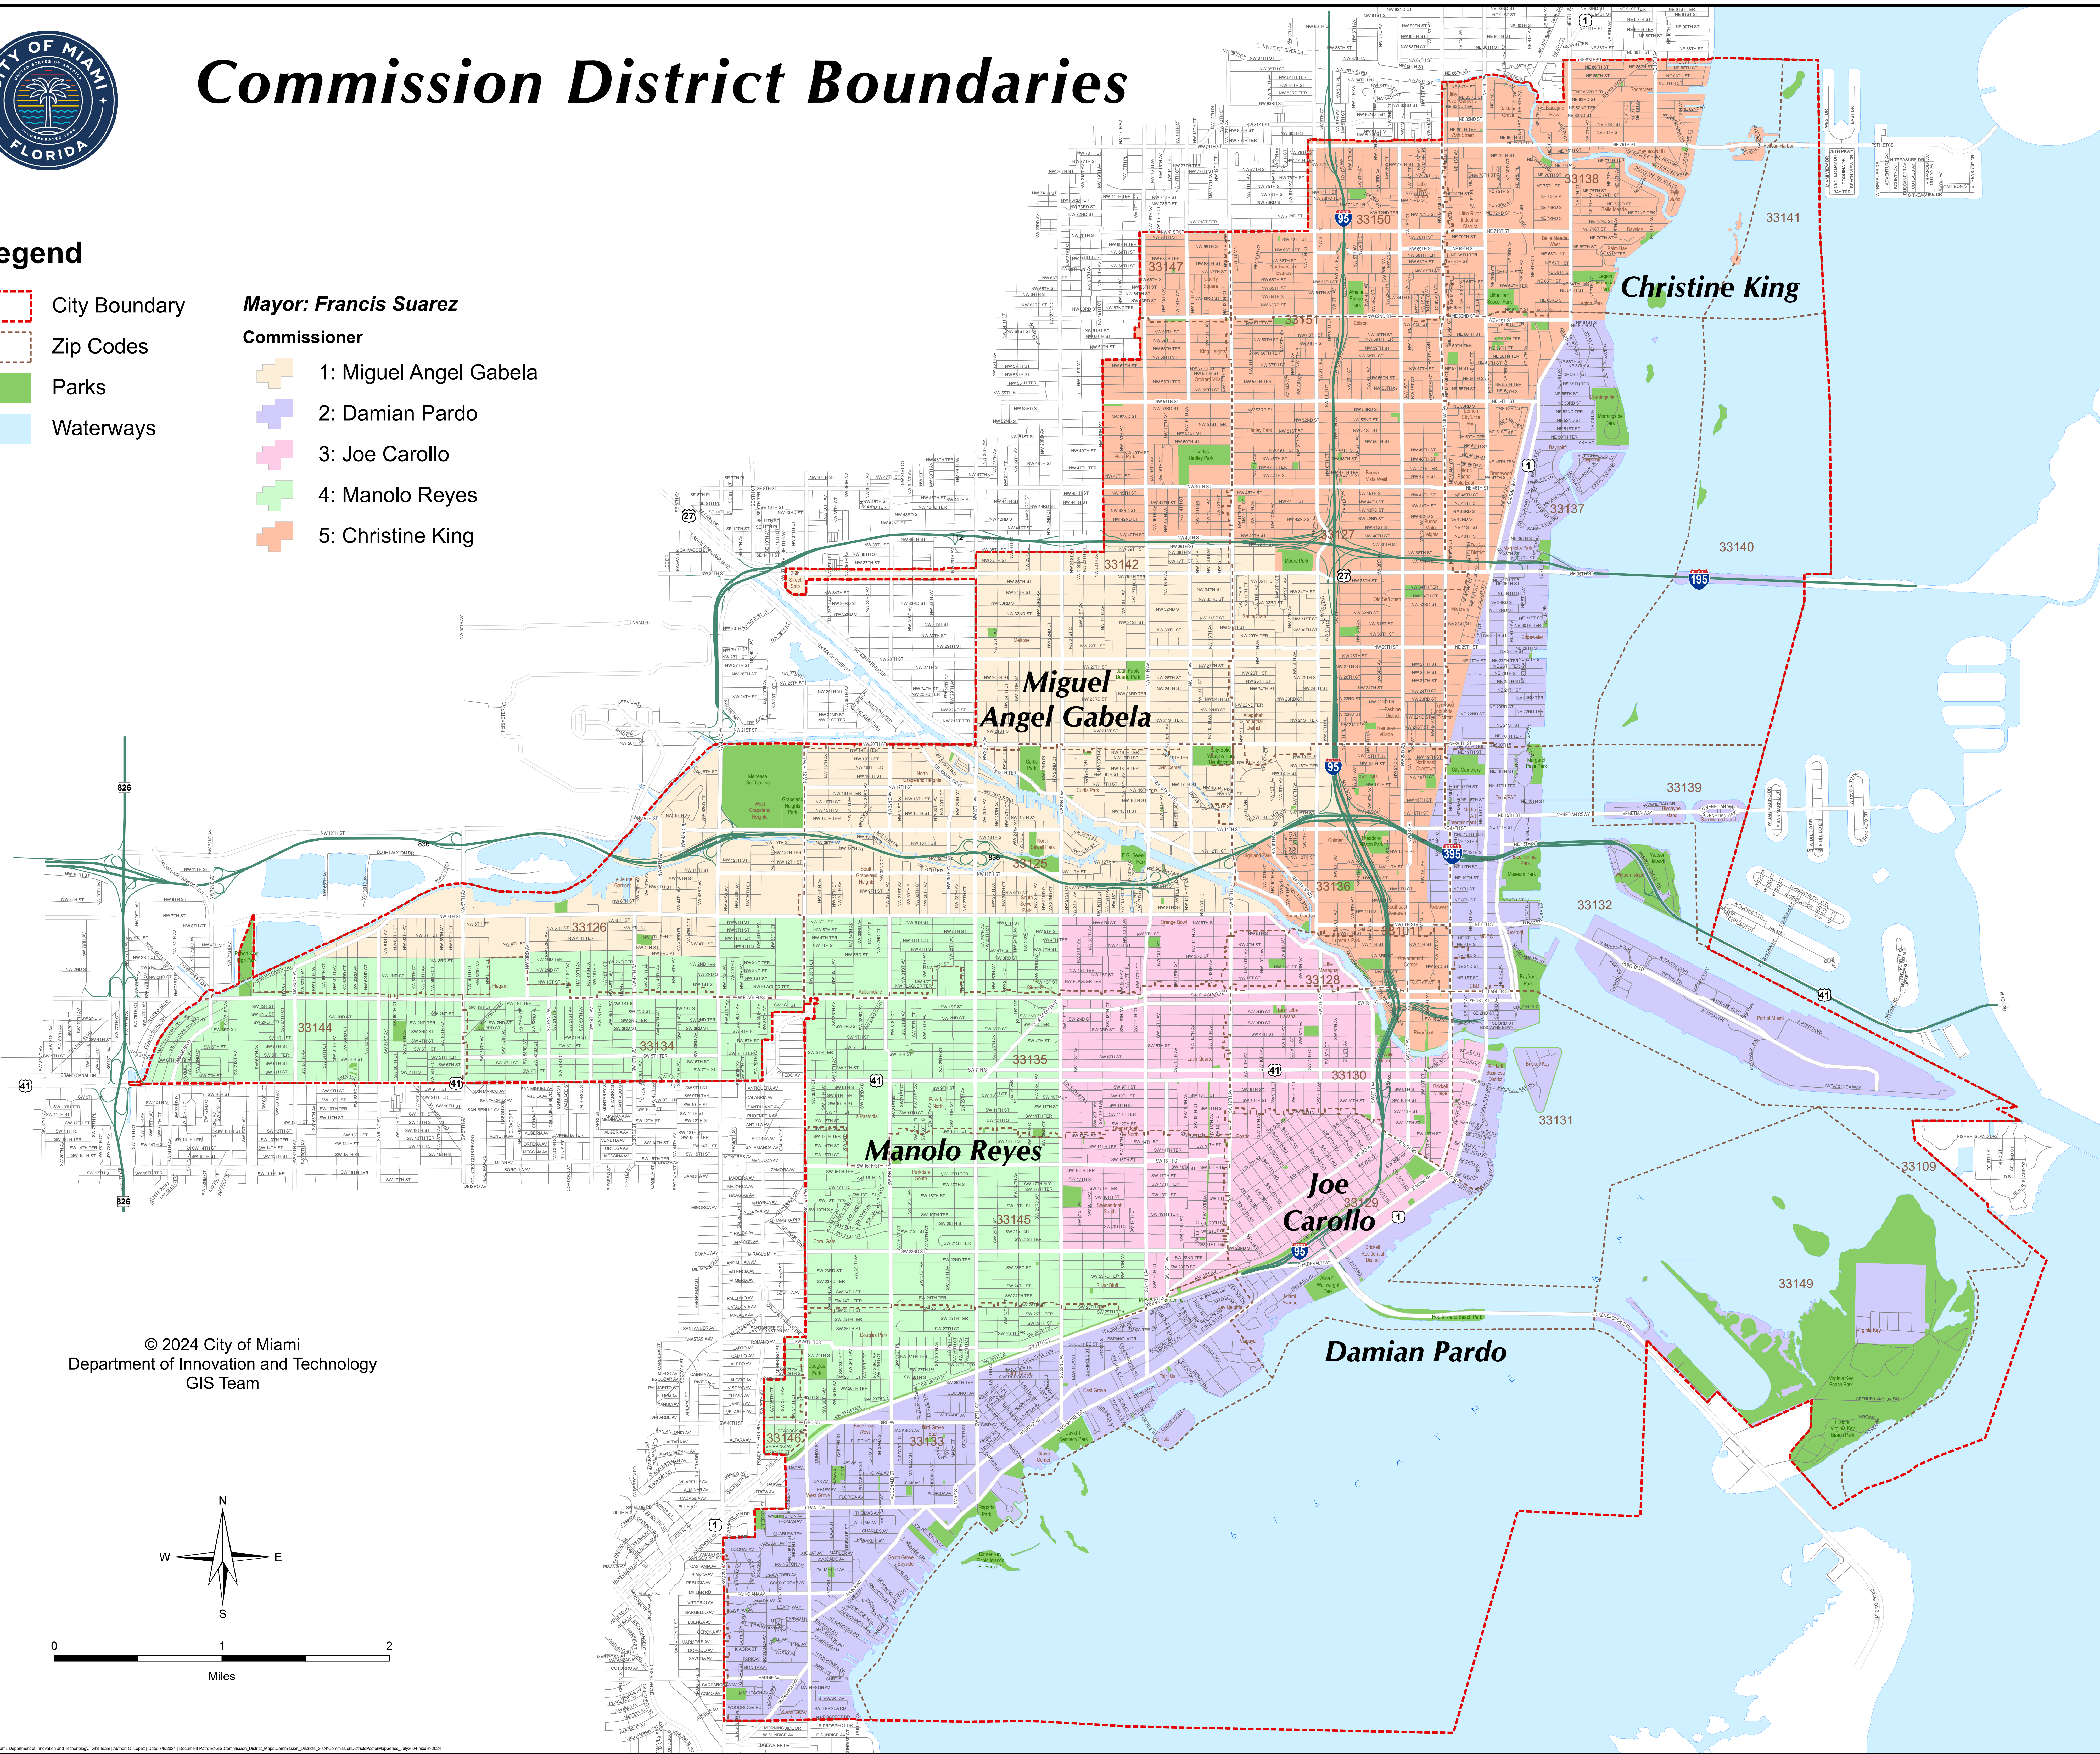

Commission District Boundaries

Legend

- City Boundary
- Zip Codes
- Parks
- Waterways

Mayor: Francis Suarez

Commissioner

- 1: Miguel Angel Gabela
- 2: Damian Pardo
- 3: Joe Carollo
- 4: Manolo Reyes
- 5: Christine King

© 2024 City of Miami
Department of Innovation and Technology
GIS Team